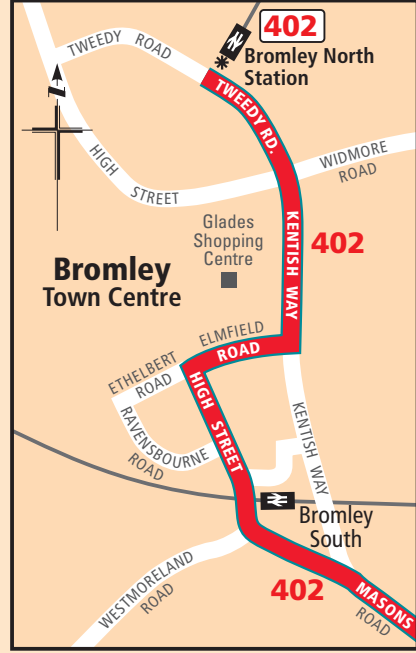

402

Bromley to Royal Tunbridge Wells via Sevenoaks and Tonbridge

442

Sevenoaks to Royal Tunbridge Wells (Schoolday buses)

See Sevenoaks Town Centre inset below

See Sevenoaks Town Centre inset below

ARRIVA

- ARRIVA routes 402 and 442
- Variation to main route
- Occasional route
- * Terminus point
- ← Buses run in direction of arrow
- Railway line and station