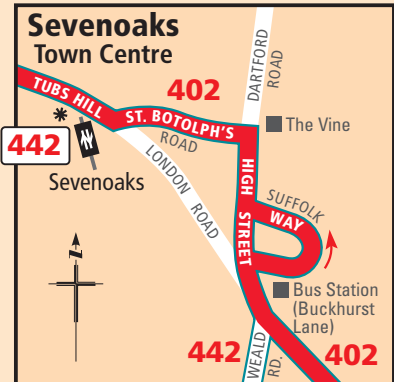

402

Bromley to Royal Tunbridge Wells via Sevenoaks and Tonbridge

442

Sevenoaks to Royal Tunbridge Wells (Schoolday buses)

See Sevenoaks Town Centre inset below

See Sevenoaks Town Centre inset below

ARRIVA

- ARRIVA routes 402 and 442
- Variation to main route
- Occasional route
- * Terminus point
- ← Buses run in direction of arrow
- Railway line and station