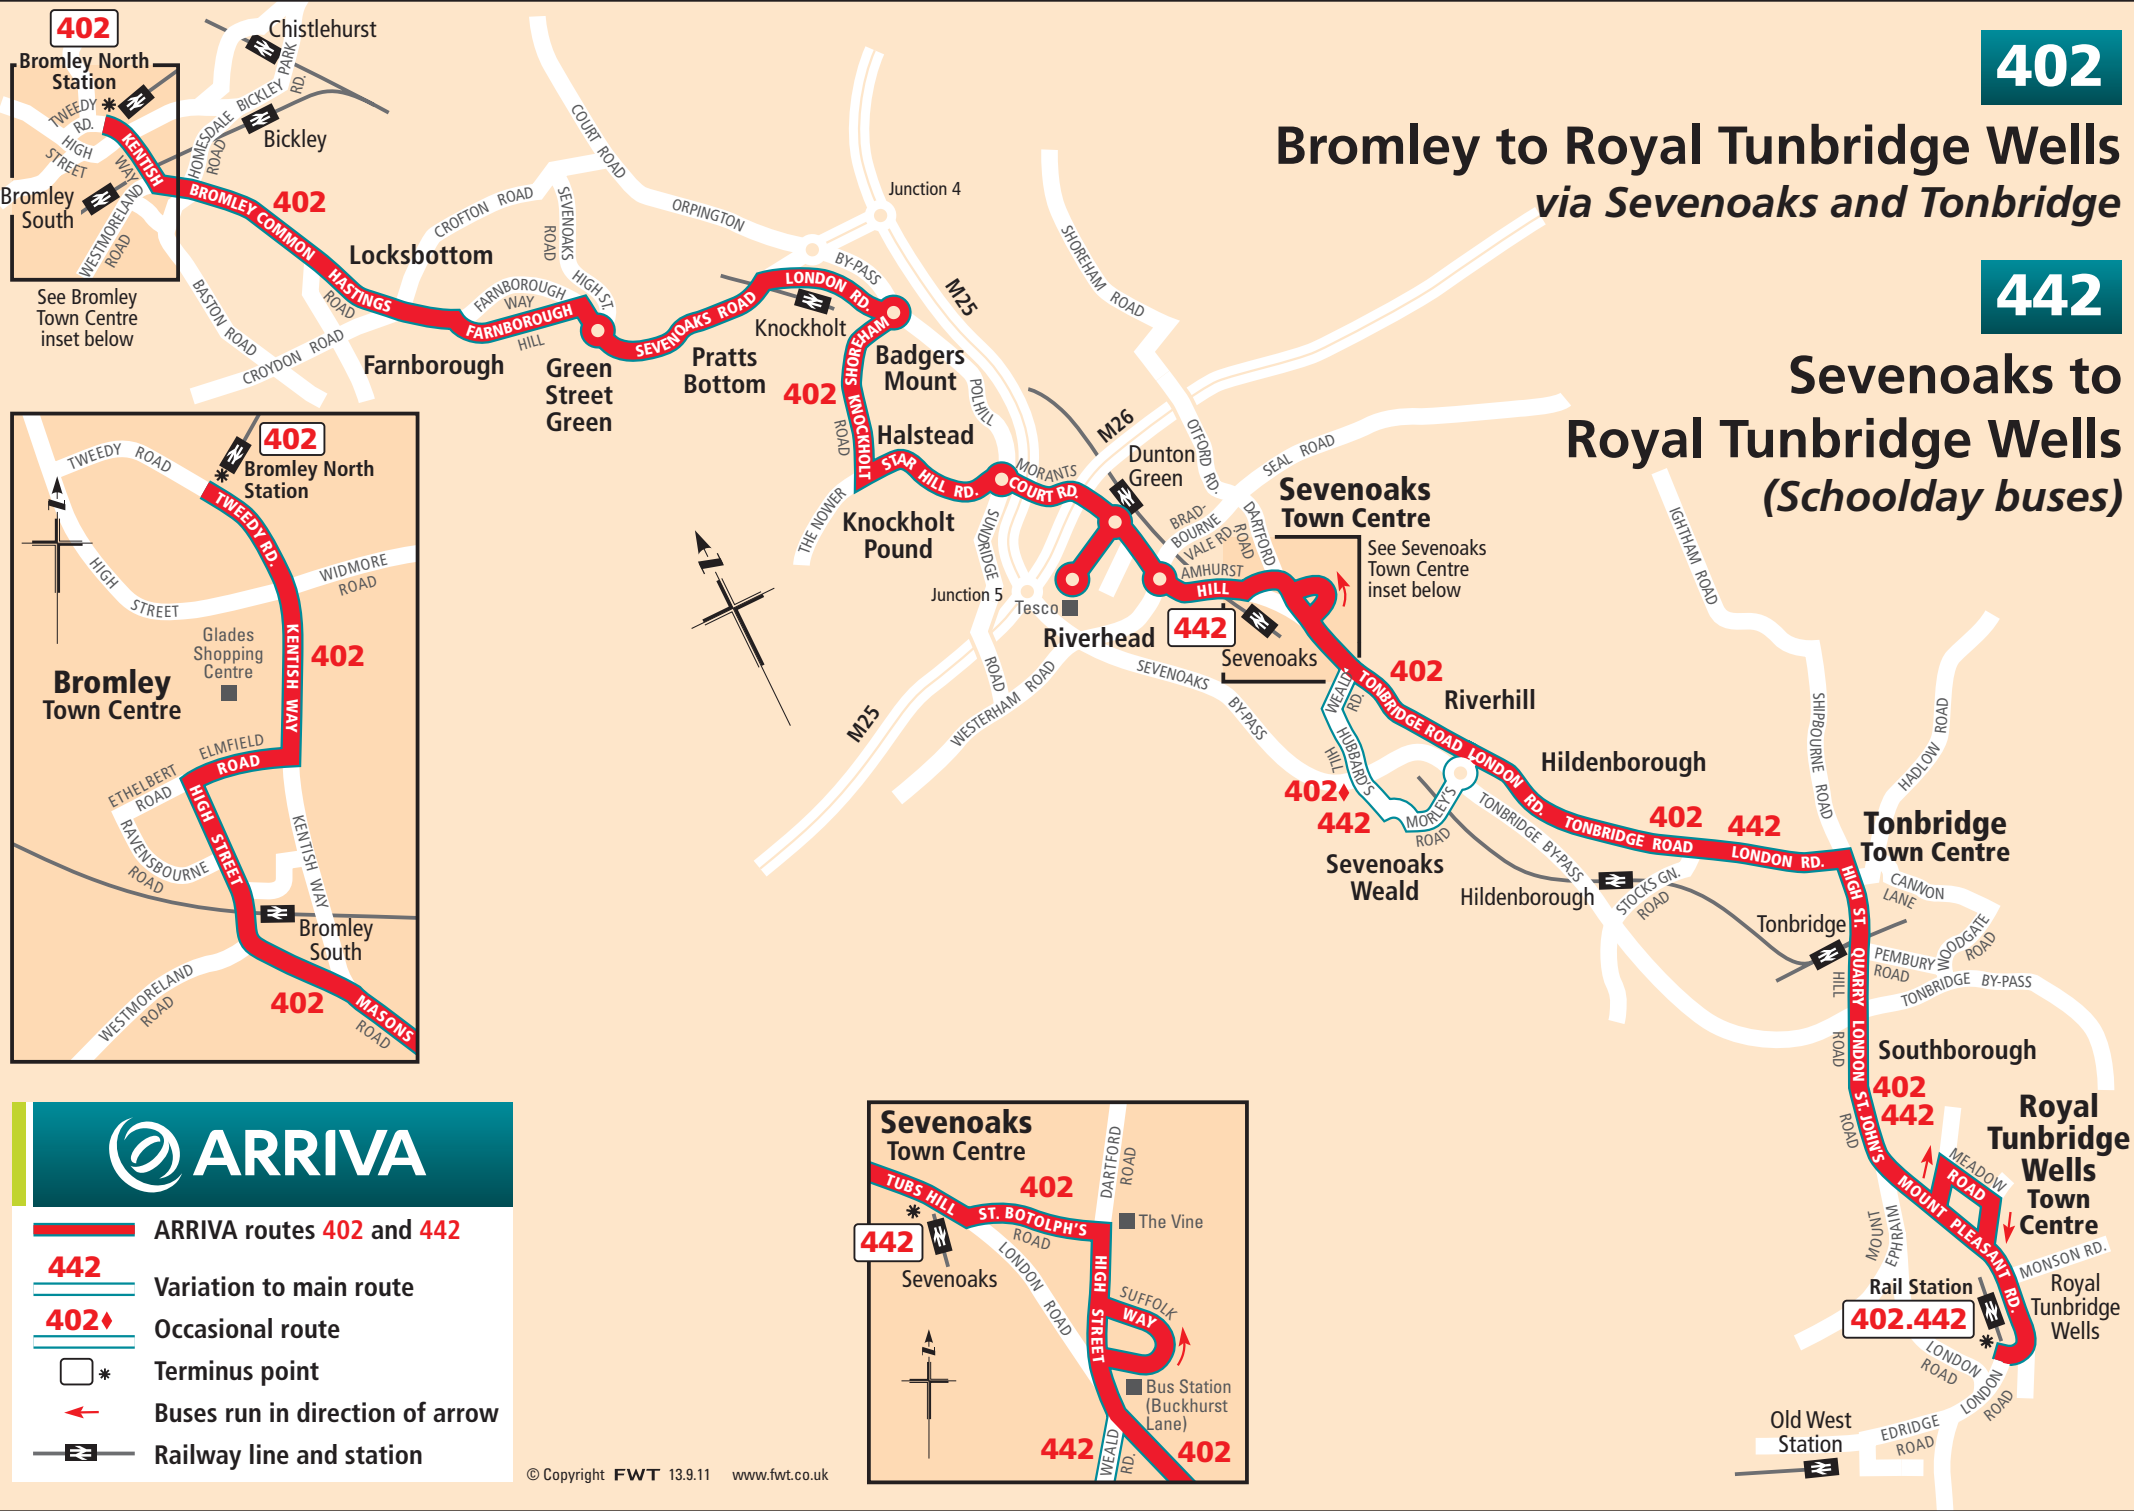

402

Bromley to Royal Tunbridge Wells via Sevenoaks and Tonbridge

442

Sevenoaks to Royal Tunbridge Wells (Schoolday buses)

See Sevenoaks Town Centre inset below

See Sevenoaks Town Centre inset below

ARRIVA

- ARRIVA routes 402 and 442
- Variation to main route
- Occasional route
- * Terminus point
- ← Buses run in direction of arrow
- Railway line and station